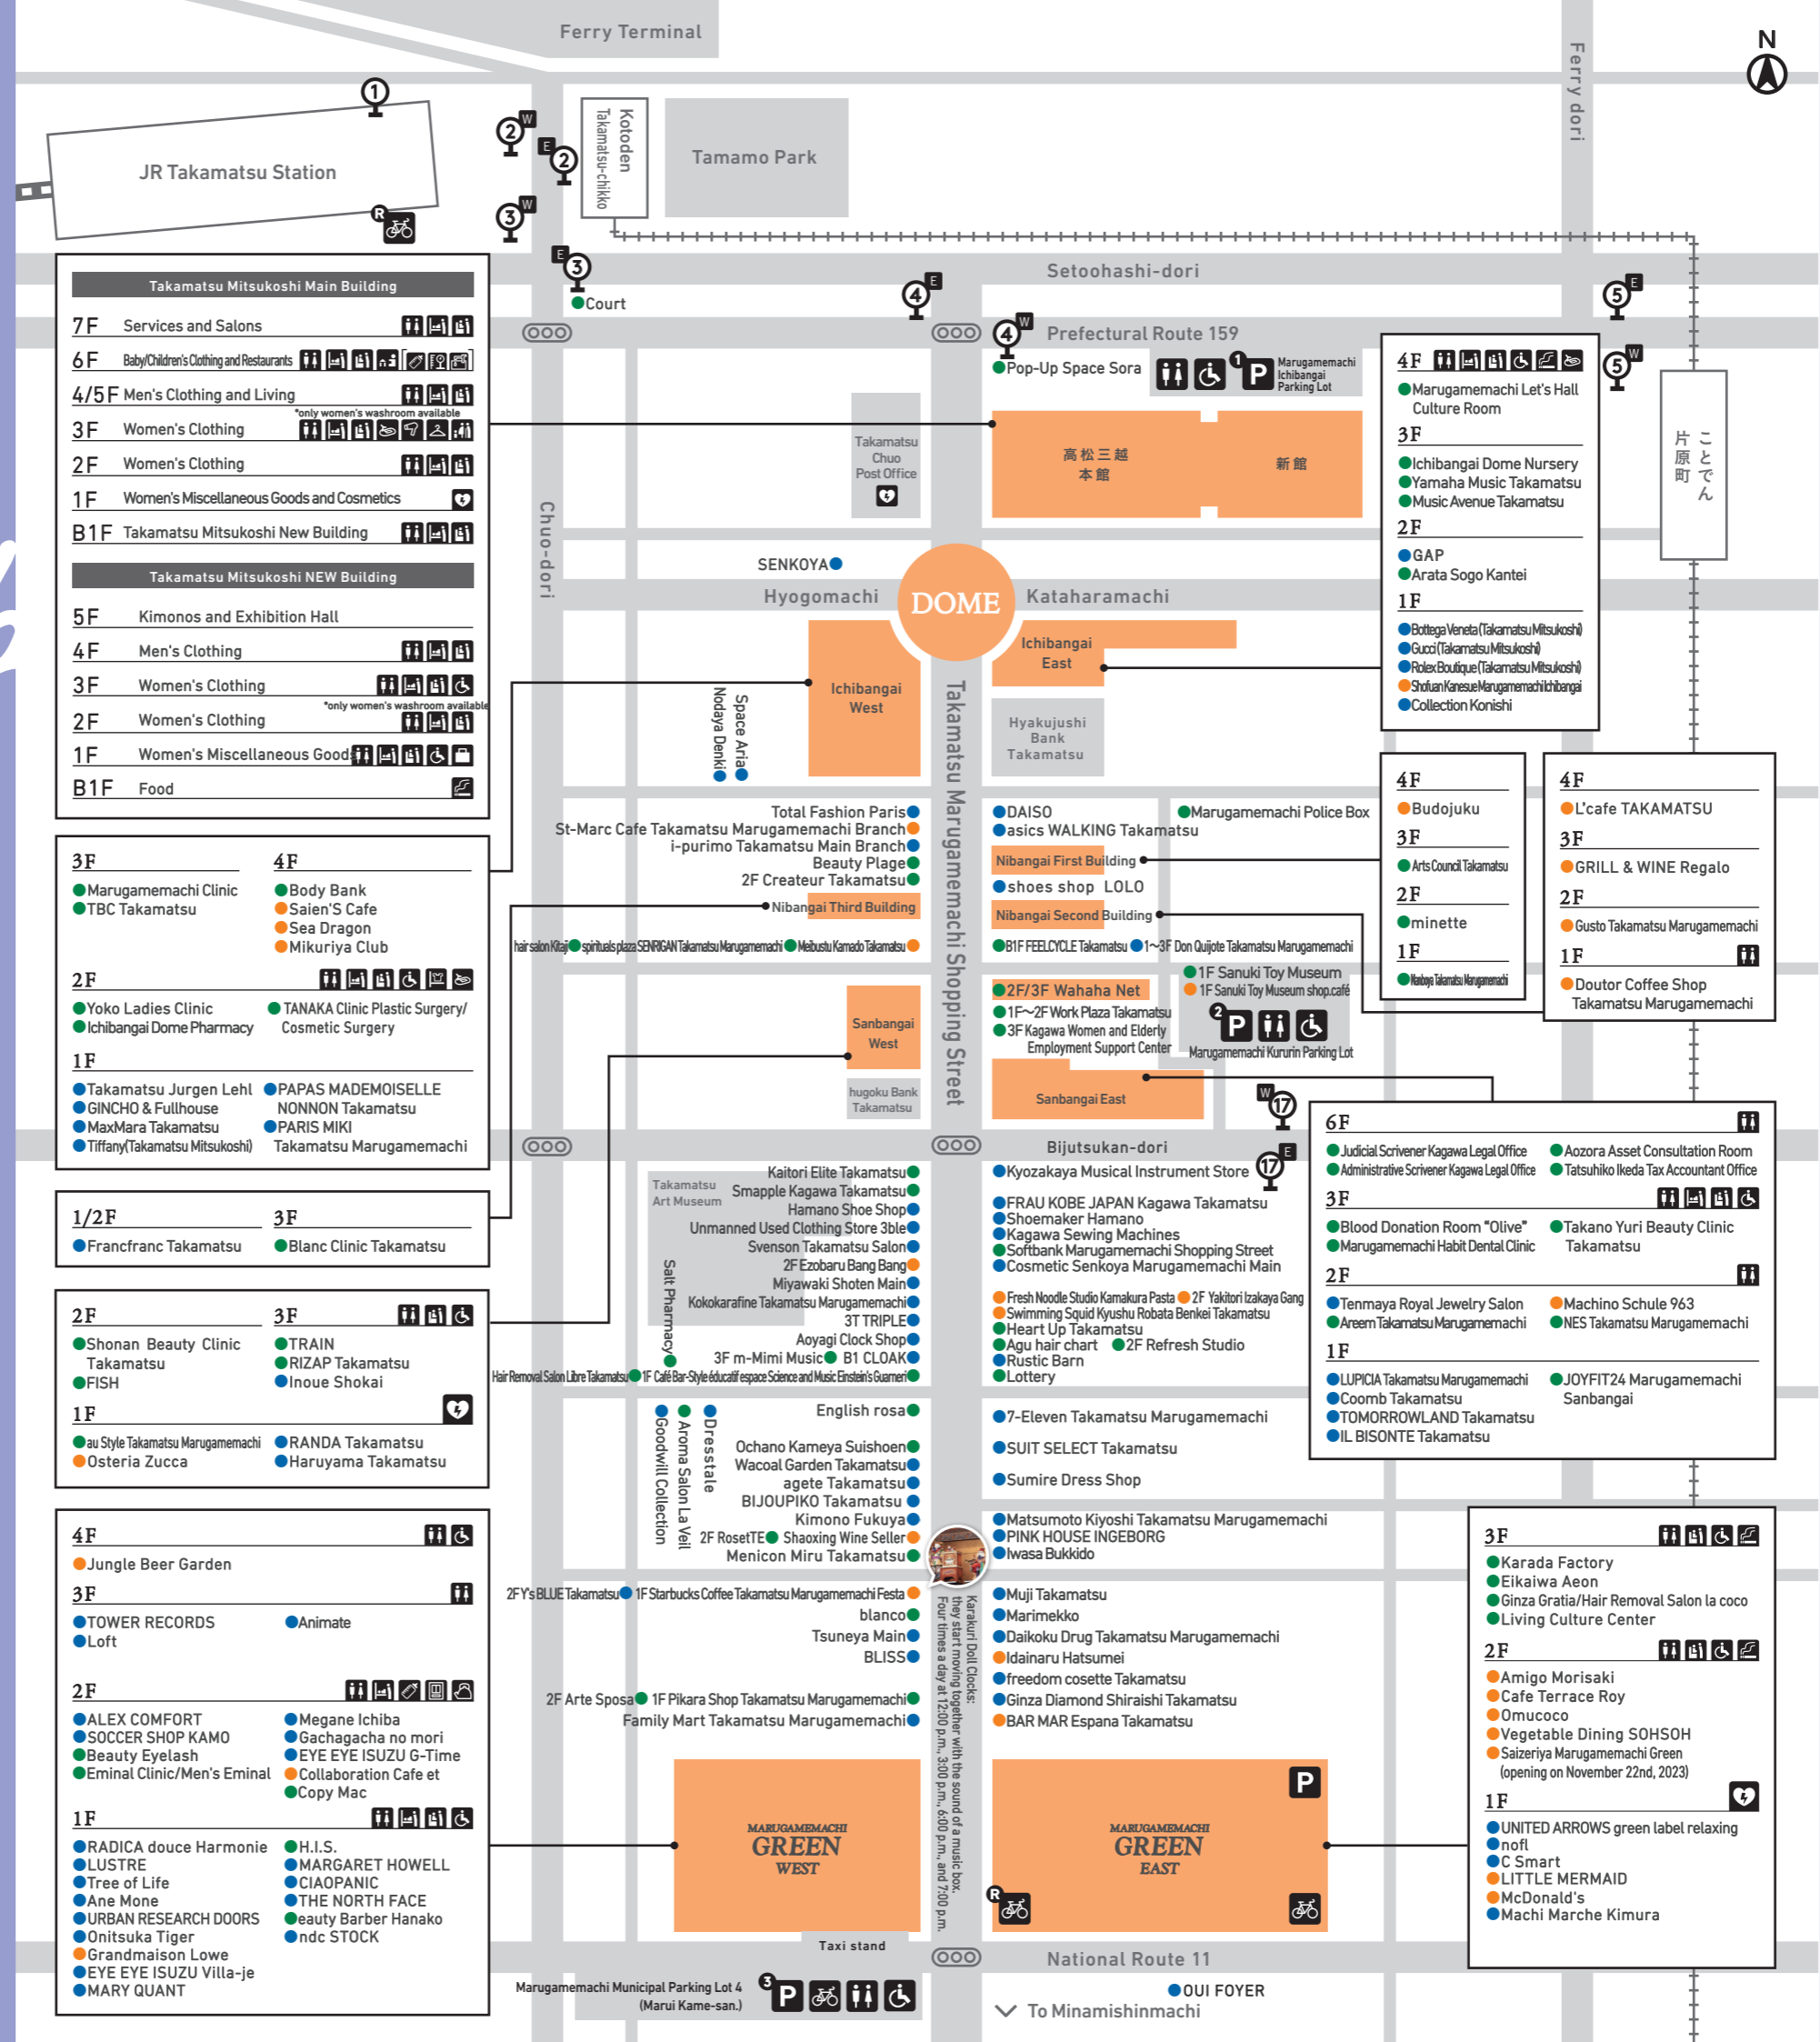

P-marked 30-minute (blue) and 60-minute (red) common service tickets can be used! Please ask for a service ticket at a store in the shopping street. (Distribution standards vary by store.)

Up to 500 yen for parking for less than five hours

*The Marugamemachi Green Parking Lot (P) is not the Marugamemachi Municipal Parking Lot.

Operates around major facilities such as JR and Kotoden station, shopping street, and hospital!

Starting and ending at Takamatsu Station, it connects the shopping street, hospital, Kotoden station, and so on, and runs every 40 minutes in both the east and west directions.

[Fees]

- Adults: 200 yen (*100 yen for Gold IruCa)
- Children and persons with disabilities: 100 yen *Flat rate system.

From April 1st, 2017, you can also ride with a common parking service ticket from the shopping street. One 60-minute ticket allows one use. Two 30-minute tickets allow one use.

[Machinaka Loop Bus Stops]

- 1 Takamatsu Station 3 Kotobukicho 5 Kataharamachi Ekimae
- 2 Takamatsu-chikko 4 Mitsukoshimae 7 Marugamemachi 3-Bangai

*The location of the stop may differ between the west loop and east loop routes.

[Machinaka Loop Bus Contact Details]

Kotoden Bus Co., Ltd. TEL.087-821-3033
Takamatsu Marugamemachi Shopping Street Promotion Association TEL.087-821-1651
For service information, please contact Kotoden Bus Co., Ltd.

Takamatsu Mitsukoshi Main Building	
7F	Services and Salons
6F	Baby/Children's Clothing and Restaurants
4/5F	Men's Clothing and Living
3F	Women's Clothing
2F	Women's Clothing
1F	Women's Miscellaneous Goods and Cosmetics
B1F	Takamatsu Mitsukoshi New Building
Takamatsu Mitsukoshi NEW Building	
5F	Kimonos and Exhibition Hall
4F	Men's Clothing
3F	Women's Clothing
2F	Women's Clothing
1F	Women's Miscellaneous Goods
B1F	Food
3F	Marugamemachi Clinic TBC Takamatsu
4F	Body Bank Saie'n'S Cafe Sea Dragon Mikuriya Club
2F	Yoko Ladies Clinic Ichibangai Dome Pharmacy
1F	Takamatsu Jurgen Lehl GINCHO & Fullhouse MaxMara Takamatsu Tiffany (Takamatsu Mitsukoshi)
4F	PAPAS MADEMOISELLE NONNON Takamatsu PARIS MIKI Takamatsu Marugamemachi
1/2F	Francc Franc Takamatsu
3F	Blanc Clinic Takamatsu
2F	Shonan Beauty Clinic Takamatsu FISH
3F	TRAIN RIZAP Takamatsu Inoue Shokai
1F	au Style Takamatsu Marugamemachi Osteria Zucca
4F	Jungle Beer Garden
3F	TOWER RECORDS Loft
2F	ALEX COMFORT SOCCER SHOP KAMO Beauty Eyelash Eminal Clinic/Men's Eminal
1F	RADICA douce Harmonie LUSTRE Tree of Life Ane Mone URBAN RESEARCH DOORS Onitsuka Tiger Grandmaison Lowe EYE EYE ISUZU Villa-je MARY QUANT

NAVIGATION

- Washroom
- Diaper Sheet
- Baby Chair
- Breastfeeding Room
- Handicapped Washroom
- Smoking Room
- Clothes Changing Sheet
- Children's Toilet Seat
- Hairdryer
- Fitting Room
- Multifunctional Washroom
- Diaper and Baby Wipe Vending Machine
- Hot Water Dispenser
- Children's Resting Room
- Height and Weight Measuring Scale
- Kitchen Sink
- Luggage Storage Center
- Parking Lot
- Bicycle Parking Lot
- Bicycle Rental
- AED
- Machinaka Loop Bus Stop

SHOP CATEGORY

- Fashion and Merchandise Sales
- Food and Beverage
- Services and Culture